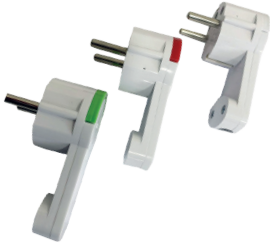

Code no	348505
Description	Grounded male plug L type slim
Package	30
Pcs in Box	300

Code no	340522
Description	Current protection cover
Package	100
Pcs in Box	1000

ARS children are safer at home with child protection covers...