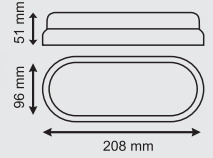

Description : 18 W Arona Led Wall Lamp
Code No : 348831
Package : 1 Pcs in Box : 24

IP44
9W
6500
3000
K

New