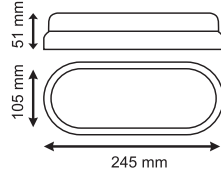

VISION LED LUMINAIRE

Made in
Türkiye

IP66
18W
6500
3000
K

Code no 348185

Description VISION LED LUMINAIRE

Package 1

Pcs in Box 24

IP66
18W
6500
3000
K

Code no 348185

Description VISION LED LUMINAIRE

Package 1

Pcs in Box 24

IP66
28W
6500
3000
K

Code no 348304

Description VISION LED LUMINAIRE

Package 1

Pcs in Box 24

IP66
28W
6500
3000
K

Code no 348305

Description VISION LED LUMINAIRE

Package 1

Pcs in Box 24

IP66
36W
6500
3000
K

Code no 348186

Description VISION LED LUMINAIRE

Package 1

Pcs in Box 24

IP66
36W
6500
3000
K

Code no 348186

Description VISION LED LUMINAIRE

Package 1

Pcs in Box 24

IP66
54W
6500
3000
K

New

Code no 348302

Description VISION LED LUMINAIRE

Package 1

Pcs in Box 24

IP66
54W
6500
3000
K

New

Code no 348303

Description VISION LED LUMINAIRE

Package 1

Pcs in Box 24