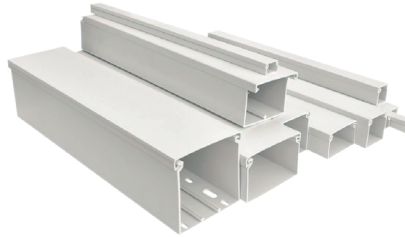

ADHESIVE CABLE TRAYS

Code no	Description	Package
340571	12x12 Adhesive Cable Duct	320
340572	15x10 Adhesive Cable Duct	300
340573	16x16 Adhesive Cable Duct	180
340574	20x10 Adhesive Cable Duct	240
340575	25x16 Adhesive Cable Duct	154
340576	25x25 Adhesive Cable Duct	96
340580	40x16 Adhesive Cable Duct	84
340581	40x25 Adhesive Cable Duct	80
340582	40x40 Adhesive Cable Duct	72