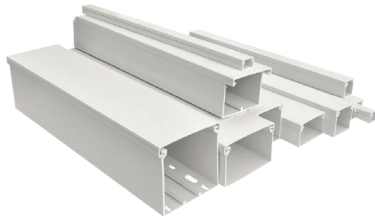

Code no	Description	Package
340565	100x40 Cable Duct	28
340566	100x60 Cable Duct	24
340569	50x12 Cable Trunking Floor Type	100
340570	70x20 Cable Trunking Floor Type	50
348198	90x20 Cable Trunking Floor Type	20
348199	50x12 Cable Trunking Floor Type adhesive	100
348200	70x20 Cable Trunking Floor Type adhesive	50
348201	90x20 Cable Trunking Floor Type adhesive	20