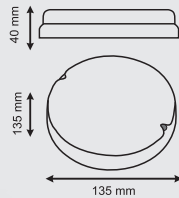

Description : 9 W Arona Led Wall Lamp
Code No : 348832
Package : 1 Pcs in Box : 24

IP44
18W
6500
3000
K

New