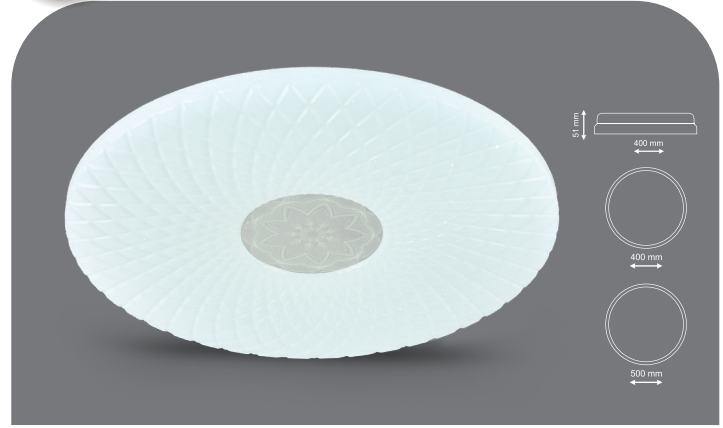

348225	Elips Led Luminaire 45W	4000K 7000K	1-10
--------	-------------------------	----------------	------

NEW
PRODUCT

YERLİ
ÜRETİM

New Generation LED Luminaires

348660	Nergis Led Luminaire 30W	4000K 7000K	1-20
348668	Nergis Led Luminaire 45W	4000K 7000K	1-10