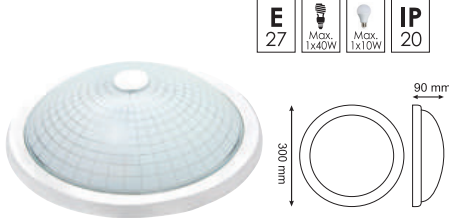

E 27 Max. 1x40W Max. 1x10W IP 20

Code no	340080
Description	Ocean Glass Armature (White)
Package	1
Pcs in Box	10