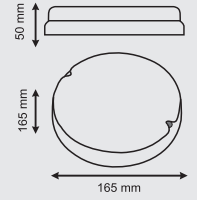

Description : 18 W Arona **Sensor** Led Wall Lamp
Code No : 348826
Package : 1 Pcs in Box : 60

IP60
15W
6500
3000
K

New