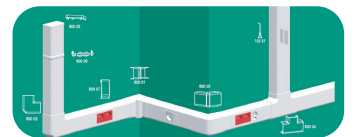

SYSTEM CHANNELS

Code No	Description	Package
340596	100X50 INTERNAL COVER SYSTEM DUCT	20
340597	90x20 INTERNAL COVER SYSTEM DUCT	24
340598	CHANNEL PARTITION	120