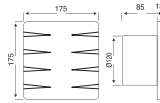

ARS TYPES OF ASPIRATORS

CE Made in Türkiye

Code no	348562
Description	Bath & Toilet Fan Alize (100mm) White-Black-Silver-Gold -Wood
Package	1
Pcs in Box	20

Code no	348563
Description	Bath & Toilet Fan Alize (120mm) White-Black-Silver-Gold -Wood
Package	1
Pcs in Box	20

Code no	348564
Description	Bath & Toilet Fan Alize (150mm) White-Black-Silver-Gold -Wood
Package	1
Pcs in Box	20

Code no	340041
Description	Bath & Toilet Fan (100mm) White-Black-Silver-Gold -Wood
Package	1
Pcs in Box	20

Code no	340042
Description	Bath & Toilet Fan (120mm) White-Black-Silver-Gold -Wood
Package	1
Pcs in Box	20

Code no	340043
Description	Bath & Toilet Fan (150mm) White-Black-Silver-Gold -Wood
Package	1
Pcs in Box	20

Code no	348549
Description	Bath & Toilet Fan (200mm) White-Black-Silver-Gold -Wood
Package	1
Pcs in Box	20