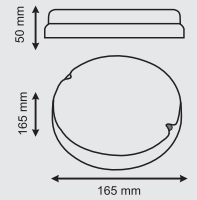

Description : 18 W Arona **Sensor** Led Wall Lamp
Code No : 348826
Package : 1 Pcs in Box : 60

IP44
9W
6500
3000
K

New