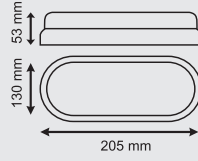

Arona Led Wall Lamp - Luminaire

IP60
15W
6500
3000
K

New

Description : 18 W Arona **Sensor** Led Wall Lamp
Code No : 348827
Package : 1 Pcs in Box : 50

IP60
15W
6500
3000
K

New