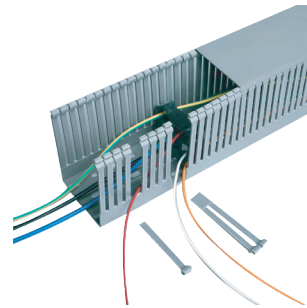

P. TYPE PERFORATED CABLE TRAYS

340583	25x25 P. TYPE HOLE CABLE TRAY GREY - BLUE GRAY - BLUE	100
340584	25x40 P. TYPE HOLE CABLE TRAY GREY - BLUE GRAY - BLUE	80
340585	40x40 P. TYPE HOLE CABLE TRAY GREY - BLUE GRAY - BLUE	72
340586	40x60 P. TYPE HOLE CABLE TRAY GREY - BLUE GRAY - BLUE	48
340588	60x60 P. TYPE HOLE CABLE TRAY GREY - BLUE GRAY - BLUE	32
340590	25x25 P. TYPE HOLE CABLE TRAY ADHESIVE ADHESIVE	100
340591	25x40 P. TYPE HOLE CABLE TRAY ADHESIVE ADHESIVE	80
340592	40x40 P. TYPE HOLE CABLE TRAY ADHESIVE ADHESIVE	72
340593	40x60 P. TYPE HOLE CABLE TRAY ADHESIVE ADHESIVE	48
340595	60x60 P. TYPE HOLE CABLE TRAY ADHESIVE ADHESIVE	32