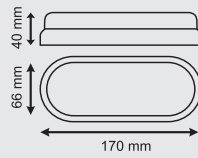

Description : 9 W Arona Led Wall Lamp
Code No : 348830
Package : 1 Pcs in Box : 24

IP44
18W
6500
3000
K

New