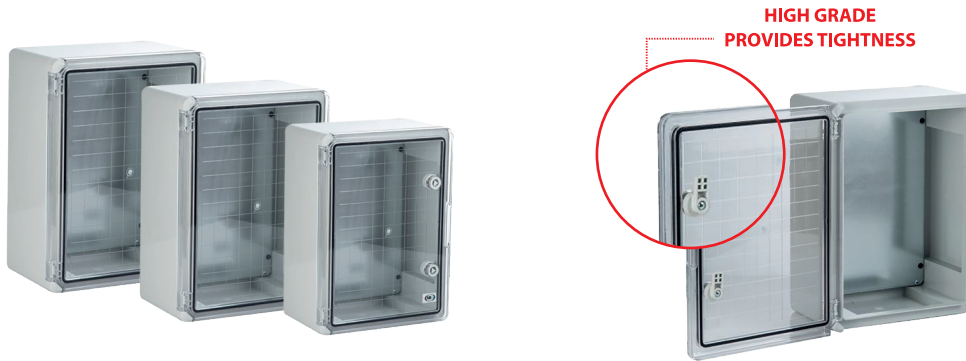

Code no	Product	Weight	Pcs
342678	200x300x120 mm ABS Panel Box	1,70	10
340754	250x350x150 mm ABS Panel Box	2,20	8
342216	300x400x180 mm ABS Panel Box	3,00	6
340756	400x500x210 mm ABS Panel Box	5,60	4
340757	400x600x200 mm ABS Panel Box	6,00	2
340758	500x600x230 mm ABS Panel Box	10,10	2
342704	600x800x280 mm ABS Panel Box	13,50	2