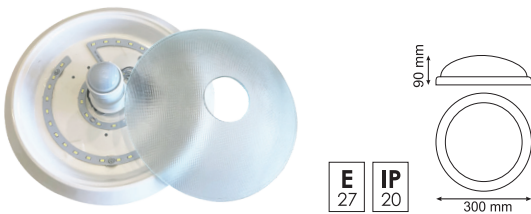

E 27 IP 20

Code no	348192
Description	Armature with Sensor Led
Package	1
Pcs in Box	10