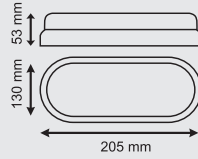

Description : 18 W Arona **Sensor** Led Wall Lamp
Code No : 348827
Package : 1 Pcs in Box : 50

IP60
15W
6500
3000
K

New