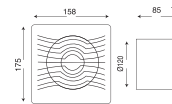

Code no	340042
Description	Bath & Toilet Fan (120mm) White-Black-Silver-Gold -Wood
Package	1
Pcs in Box	20