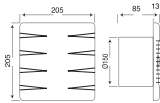

ARS TYPES OF ASPIRATORS

CE Made in Türkiye

Code no	348562
Description	Bath & Toilet Fan Alize (100mm) White-Black-Silver-Gold -Wood
Package	1
Pcs in Box	20

Code no	348563
Description	Bath & Toilet Fan Alize (120mm) White-Black-Silver-Gold -Wood
Package	1
Pcs in Box	20

Code no	348564
Description	Bath & Toilet Fan Alize (150mm) White-Black-Silver-Gold -Wood
Package	1
Pcs in Box	20

Code no	340041
Description	Bath & Toilet Fan (100mm) White-Black-Silver-Gold -Wood
Package	1
Pcs in Box	20

Code no	340042
Description	Bath & Toilet Fan (120mm) White-Black-Silver-Gold -Wood
Package	1
Pcs in Box	20

Code no	340043
Description	Bath & Toilet Fan (150mm) White-Black-Silver-Gold -Wood
Package	1
Pcs in Box	20

Code no	348549
Description	Bath & Toilet Fan (200mm) White-Black-Silver-Gold -Wood
Package	1
Pcs in Box	20