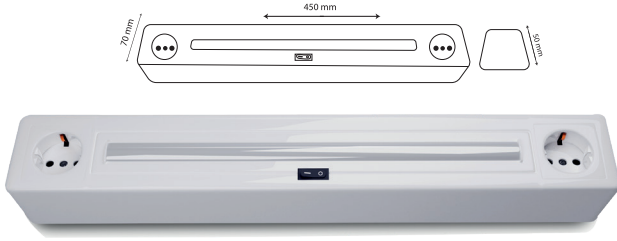

Current Protection

Code no	348590
Description	Under-counter lighting 8W
Package	1
Pcs in Box	20

Sensors and Accessories