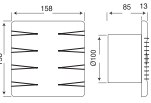

ARS TYPES OF ASPIRATORS

CE Made in Türkiye

Code no	348562
Description	Bath & Toilet Fan Alize (100mm) White-Black-Silver-Gold -Wood
Package	1
Pcs in Box	20

Code no	348563
Description	Bath & Toilet Fan Alize (120mm) White-Black-Silver-Gold -Wood
Package	1
Pcs in Box	20

Code no	348564
Description	Bath & Toilet Fan Alize (150mm) White-Black-Silver-Gold -Wood
Package	1
Pcs in Box	20

Code no	340041
Description	Bath & Toilet Fan (100mm) White-Black-Silver-Gold -Wood
Package	1
Pcs in Box	20

Code no	340042
Description	Bath & Toilet Fan (120mm) White-Black-Silver-Gold -Wood
Package	1
Pcs in Box	20

Code no	340043
Description	Bath & Toilet Fan (150mm) White-Black-Silver-Gold -Wood
Package	1
Pcs in Box	20

Code no	348549
Description	Bath & Toilet Fan (200mm) White-Black-Silver-Gold -Wood
Package	1
Pcs in Box	20