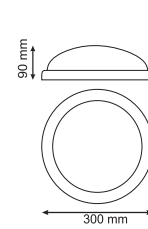

E 27 Max. 1x40W Max. 1x10W IP 20

Code no	341326
Description	Armature with Sensor E27
Package	1
Pcs in Box	10