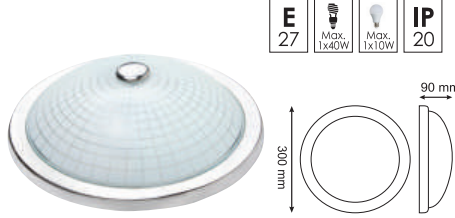

E 27 Max. 1x40W Max. 1x10W IP 20

Code no	340081
Description	Ocean Glass Armature (Chrome)
Package	1
Pcs in Box	10

Code no	340855
Description	Motion Sensor inside adjust
Package	1
Pcs in Box	100