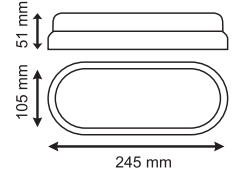

Code no 348185

Description VISION LED LUMINAIRE

Package 1

Pcs in Box 24

IP66
18W
6500
3000
K