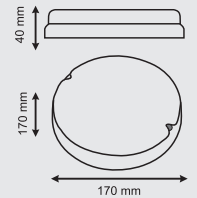

Description : 18 W Arona Led Wall Lamp
Code No : 348833
Package : 1 Pcs in Box : 24