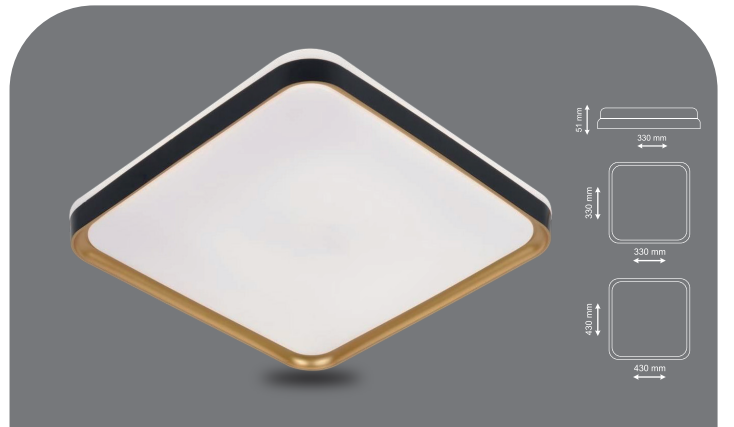

348739	Mimoza Led Luminaire 30W	4000K 7000K	1-20
348740	Mimoza Led Luminaire 45W	4000K 7000K	1-10