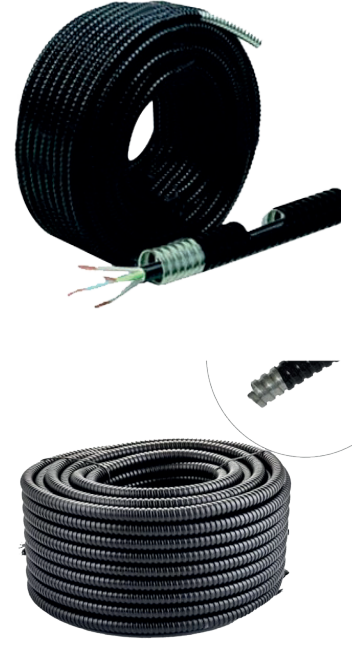

Insulated Steel Spirals

Code No	Description	Package	Pcs in Box
340178	9 MM Insulated Steel Spiral Tube	50	300
340179	11 MM Insulated Steel Spiral Tube	50	300
340180	14 MM Insulated Steel Spiral Tube	50	300
340181	16 MM Insulated Steel Spiral Tube	50	300
340182	18 MM Insulated Steel Spiral Tube	50	200
340183	26 MM Insulated Steel Spiral Tube	25	100
340184	29 MM Insulated Steel Spiral Tube	25	100
348680	32 MM Insulated Steel Spiral Tube	25	100
340185	37 MM Insulated Steel Spiral Tube	25	100