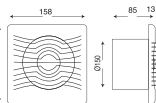

Code no	340043
Description	Bath & Toilet Fan (150mm) White-Black-Silver-Gold -Wood
Package	1
Pcs in Box	20